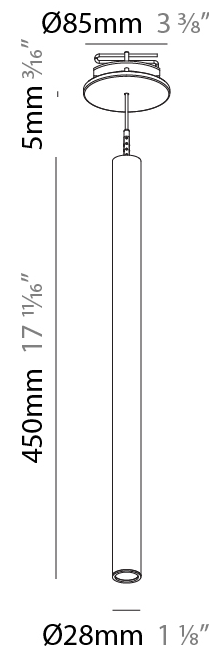

ELECTRICAL

Lamp Type: LED (Zhaga Standard)
Input Wattage (W): 6.6
Total Output Wattage (W): 6
Dimming: Tri-Mode (Non-Dimming and Phase Dimming (120Vac only) and 0-10V Dimming)
Driver Included: Yes
Driver Location: External
Driver Type: Constant Current - Universal
Driver Class: Class 2
Housing: ENCP3 w/Quick Connect
Input Voltage (V): 120 - 277
Constant Current (MA): 500

LED

Number of LEDs: 1
Color Temperature (°K): 2700 / 3000 / 4000
Max. Delivered Lumen (lm): 330 / 360 / 380
CRI: >90 CRI
Efficiency (%): 86
Lamp Life (hrs): 50000
Upon Request: ***3500K available in minimum quantities (larger quantities upon request)

OPTICAL

Optic°: 24 / 32 / 58

RATINGS AND CERTIFICATIONS

Certified By: Certified for North American Standards www.zaneen.com

Applying international specifications by adding 'INT' at the end of the existing Model #. For assistance on 'custom' specifications, contact zteam@zaneen.com. In a constant effort to supply the best product, we reserve the right to change specifications or materials without notice. The most recent specification sheets are found at zaneen.com