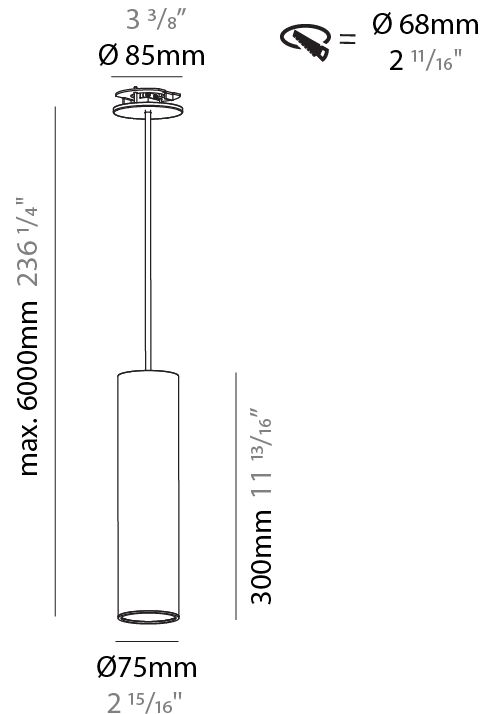

PHYSICAL

Shape: Cylinder
Diameter (mm): 75
Diameter (in): 2 ¹⁵/₁₆
Height (mm): 300
Height (in): 11 ¹³/₁₆
Max. Overall Height (mm): 2300
Max. Overall Height (in): 90 ⁹/₁₆
Light Distribution: Direct / Indirect / Downlight
Diffuser: Shine Ring 0-6
Fixture Finish: SSR / BKV / CWI / CRY / HAB / LAG / UFT / ITA / RUA / RUR / MIC / FTG / MYG / TWT / LOD / PUS / FRO / FUP / KIA / POP / BLS / SPG / MEY / GOH / GUM / CHC / COM / ABZ / JAG / OBR / MOS / ROR
Fixture Material: Aluminum
Cable Details: 2000mm / 6000mm Cable in White / Black / Orange / Red
Cut-out Measurements: 68mm / 2 11/16"

ELECTRICAL

Lamp Type: LED (Zhaga Standard)
Input Wattage (W): 10.9
Total Output Wattage (W): 9
Dimming: Tri-Mode (Non-Dimming and Phase Dimming (120Vac only) and 0-10V Dimming)
Driver Included: Yes
Driver Location: External
Driver Type: Constant Current - Universal
Driver Class: Class 2
Housing: ENCP3 w/Quick Connect
Input Voltage (V): 120 - 277
Constant Current (MA): 500

LED

Number of LEDs: 1
Color Temperature (°K): 2700 / 3000 / 4000
Max. Delivered Lumen (lm): 923
CRI: >90 CRI
Lamp Life (hrs): 50000
Upon Request: ***3500K available in minimum quantities (larger quantities upon request)

OPTICAL

Reflector: 18 / 36 / 52

RATINGS AND CERTIFICATIONS

Certified By: Certified for North American Standards
IP rating: IP20