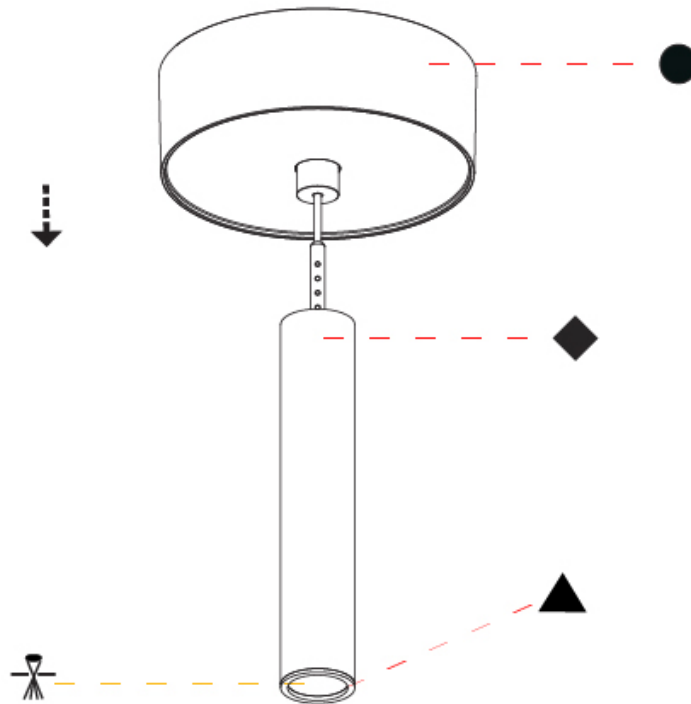

OPTICAL

Optic°: 24 / 32 / 58

RATINGS AND CERTIFICATIONS

Certified By: Certified for North American Standards
 IP rating: IP20

HANGOVER PLUG SHINE MONOPOINT SURFACE CANOPY SUSPENSION

A30847-

PROJECT
TYPE
SPECIFIER
QUANTITY
DATE