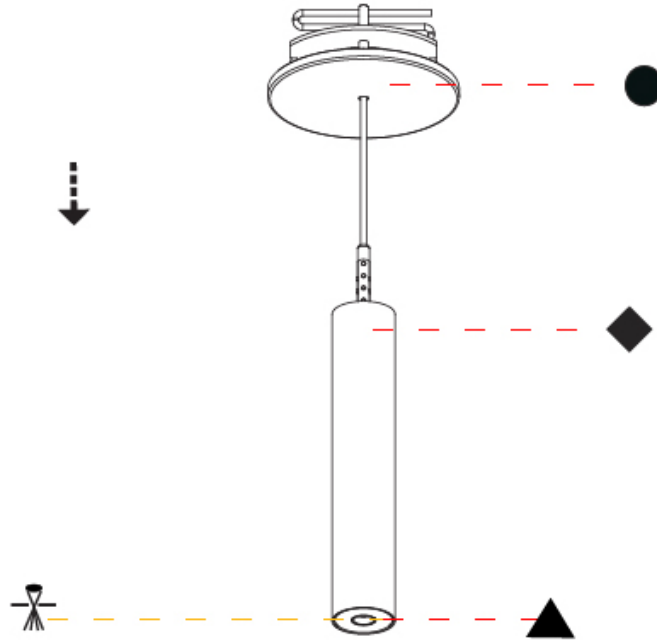

HANGOVER PLUG MONOPOINT RECESSED CANOPY SUSPENSION

A30839-

PROJECT _____

TYPE _____

SPECIFIER _____

QUANTITY _____

DATE _____

A